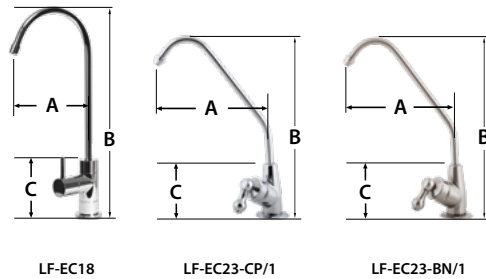

EC18 & EC23 - Elegant Ceramic Faucet