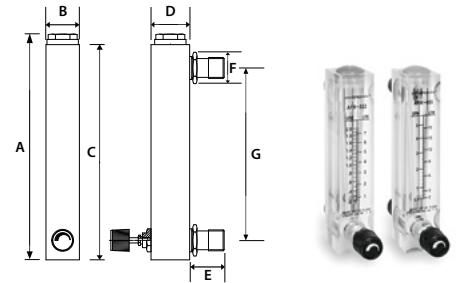

AFM SERIES SPECIFICATIONS

Part Number	Dimension (Inches)						
	A	B	C	D	E	F	G
AFM-011	8.50	1.26	8.11	1.46	1.30	1.18	6.50
AFM-022	8.50	1.26	8.11	1.46	1.30	1.18	6.50
AFM-055	8.50	1.26	8.11	1.46	1.30	1.18	6.50
AFM-210	9.17	1.54	8.66	1.73	1.93	1.26	6.50
AFM-216	9.17	1.77	8.66	1.81	1.93	1.57	6.50
AFM-624	9.96	1.73	9.45	1.97	1.89	1.57	6.89
AFM-1035	9.96	1.73	9.45	1.97	1.89	1.57	6.89