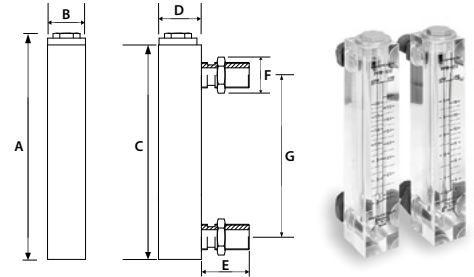

PFM SERIES SPECIFICATIONS

Part Number	Dimension (Inches)						
	A	B	C	D	E	F	G
PFM-011	8.50	1.26	8.11	1.46	1.30	1.18	6.50
PFM-022	8.50	1.26	8.11	1.46	1.30	1.18	6.50
PFM-055	8.50	1.26	8.11	1.46	1.30	1.18	6.50
PFM-210	9.17	1.54	8.66	1.73	1.93	1.26	6.50
PFM-216	9.17	1.77	8.66	1.81	1.93	1.57	6.50
PFM-424	9.96	1.73	9.45	1.97	1.89	1.57	6.89
PFM-535	9.96	1.73	9.45	1.97	1.89	1.57	6.89